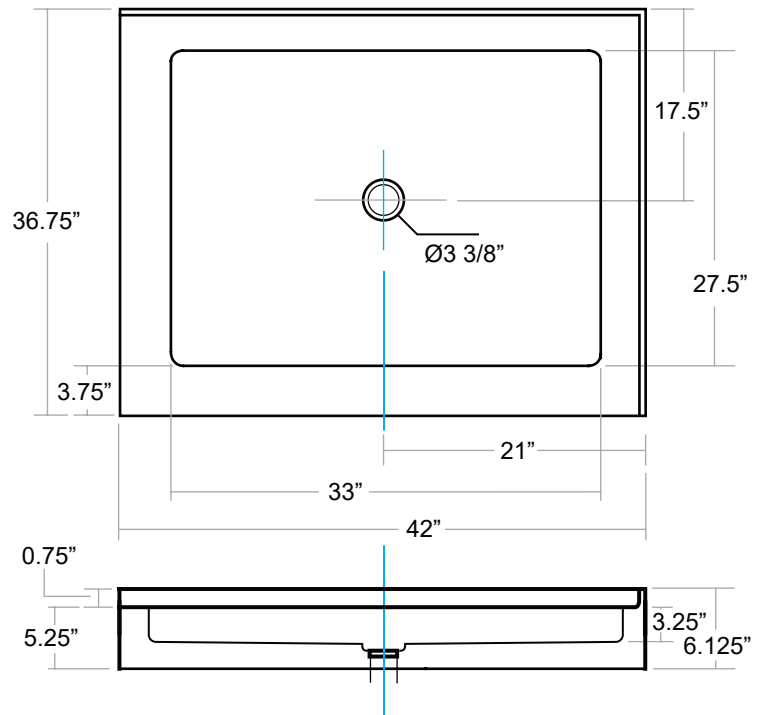

Codes/Standards

CAN/CSA B45S1-04
CAN/CSA B45.5-02
Intertek 16397

5-Year Limited Warranty

See website for more warranty information.

For the latest Specification Sheet,
visit www.hitechacrylic.com or call Customer Care: **1.855.231.9592**

Manufactured by Hi-tech Acrylic Products Inc. #202-13140 80 Ave., Surrey, British Columbia Canada V3W 3V2
Dimensions are not exact and may vary $\pm 1/4"$ (6mm). Specification and measurements are subject to change without prior notice.