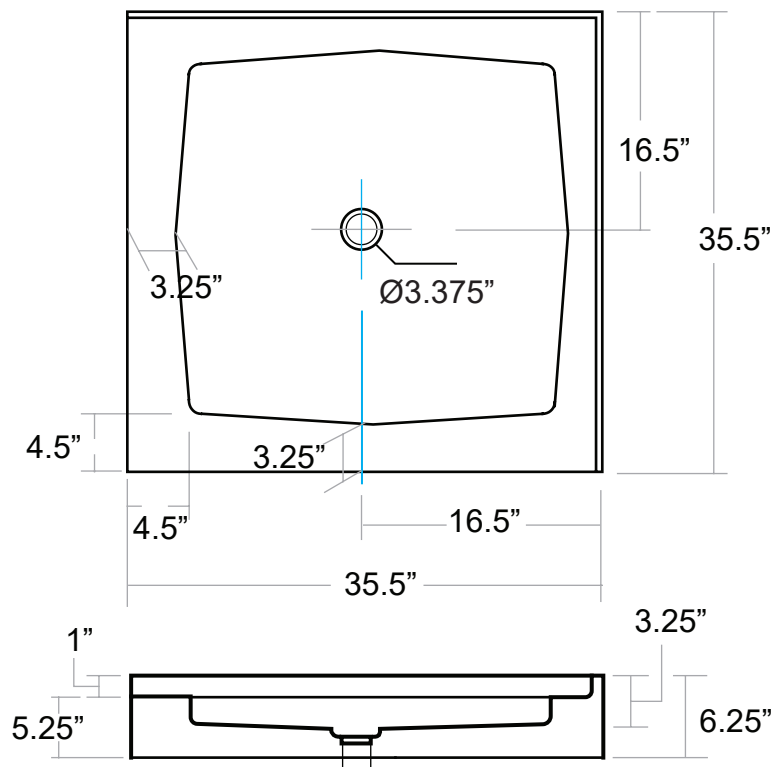

### 36x36" Double Threshold Centered-Drain Shower Base

#### Features

- Double Threshold
- Single tiling flange
- textured bottom
- Centered drain
- White finish
- Reinforced acrylic construction
- Made in Canada
- \* Shower drain sold separately

Manufactured by Hi-tech Acrylic Products Inc. #202-13140 80 Ave., Surrey, British Columbia Canada V3W 3V2  
Dimensions are not exact and may vary  $\pm 1/4"$  (6mm). Specification and measurements are subject to change without prior notice.