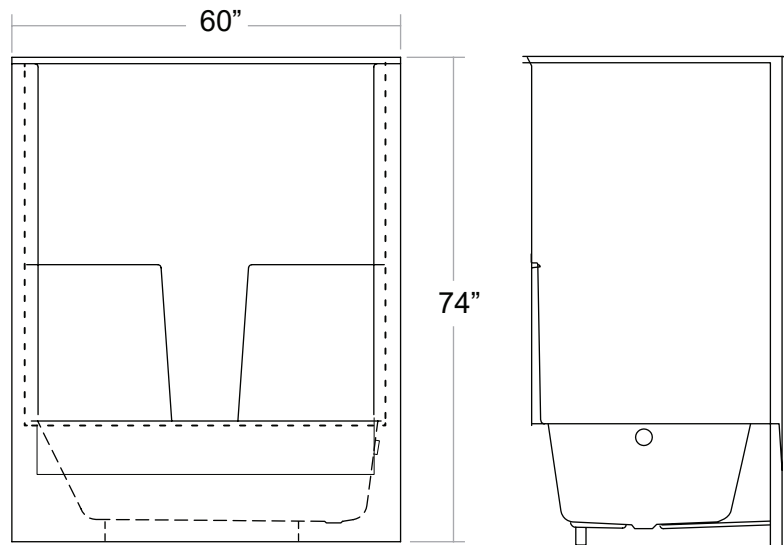

**Model GT603374-L /
GT603374-R**

60x33" Tub & Wall Unit
1-Pc Bathtub Stall

Features

- White finish
- Built-in bathtub
- Reinforced gelcoat construction
- Easy to clean
- Glossy surface with low maintenance
- Recessed flanges to accommodate most finish material
- Made in Canada 🇨🇦
- * Left or Right is determined by seat
- * Shower drain sold separately

Manufactured by Hi-tech Acrylic Products Inc. #202-13140 80 Ave., Surrey, British Columbia Canada V3W 3V2
Dimensions are not exact and may vary $\pm 1/4"$ (6mm). Specification and measurements are subject to change without prior notice.