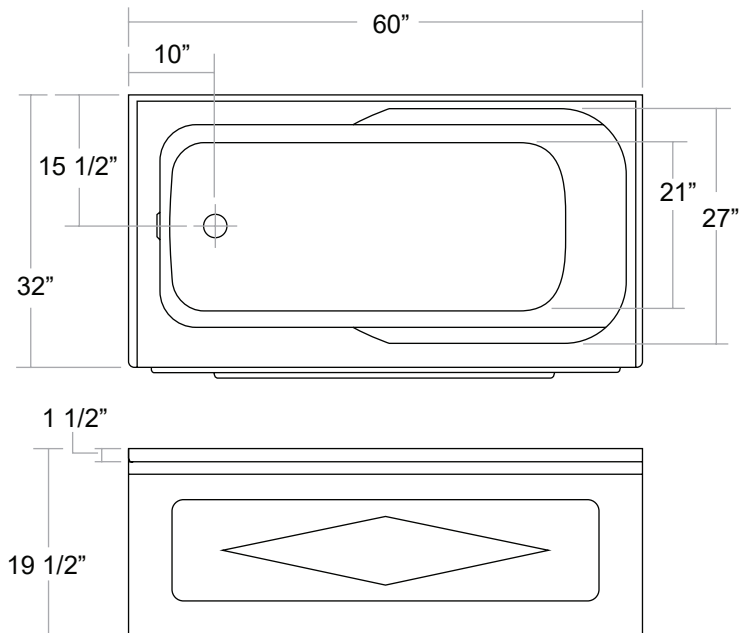

5-Year Limited Warranty

See website for more warranty information.

For the latest Specification Sheet,
visit www.hitechacrylic.com or call Customer Care: **1.855.231.9592**