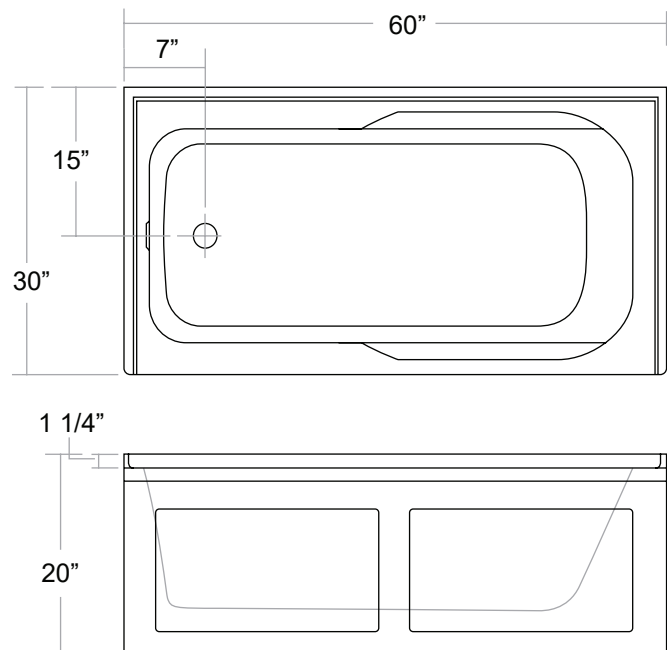

5-Year Limited Warranty

See website for more warranty information.

For the latest Specification Sheet,
visit www.hitechacrylic.com or call Customer Care: **1.855.231.9592**