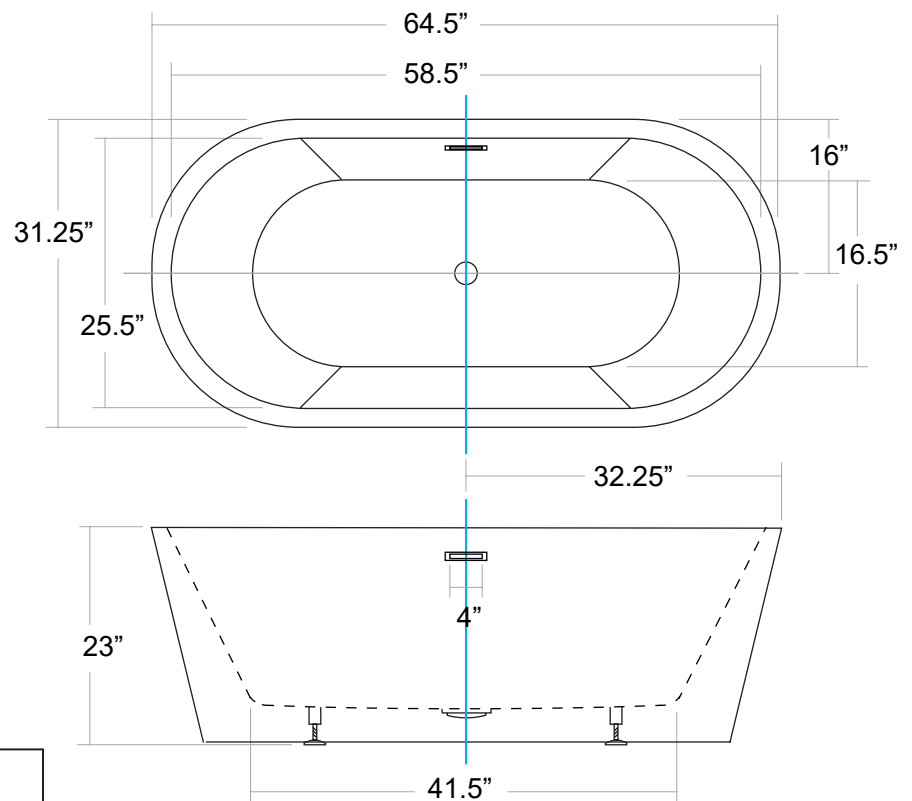

### H-98012WB-165 65" Oval B&W Freestanding Bathtub

#### Available Sizes

- 61" H-98012-155
- 64.5" H-98012WB-165

#### Water Depth 14"

Manufactured by Hi-tech Acrylic Products Inc. #202-13140 80 Ave., Surrey, British Columbia Canada V3W 3V2  
Dimensions are not exact and may vary  $\pm 1/4"$  (6mm). Specification and measurements are subject to change without prior notice.